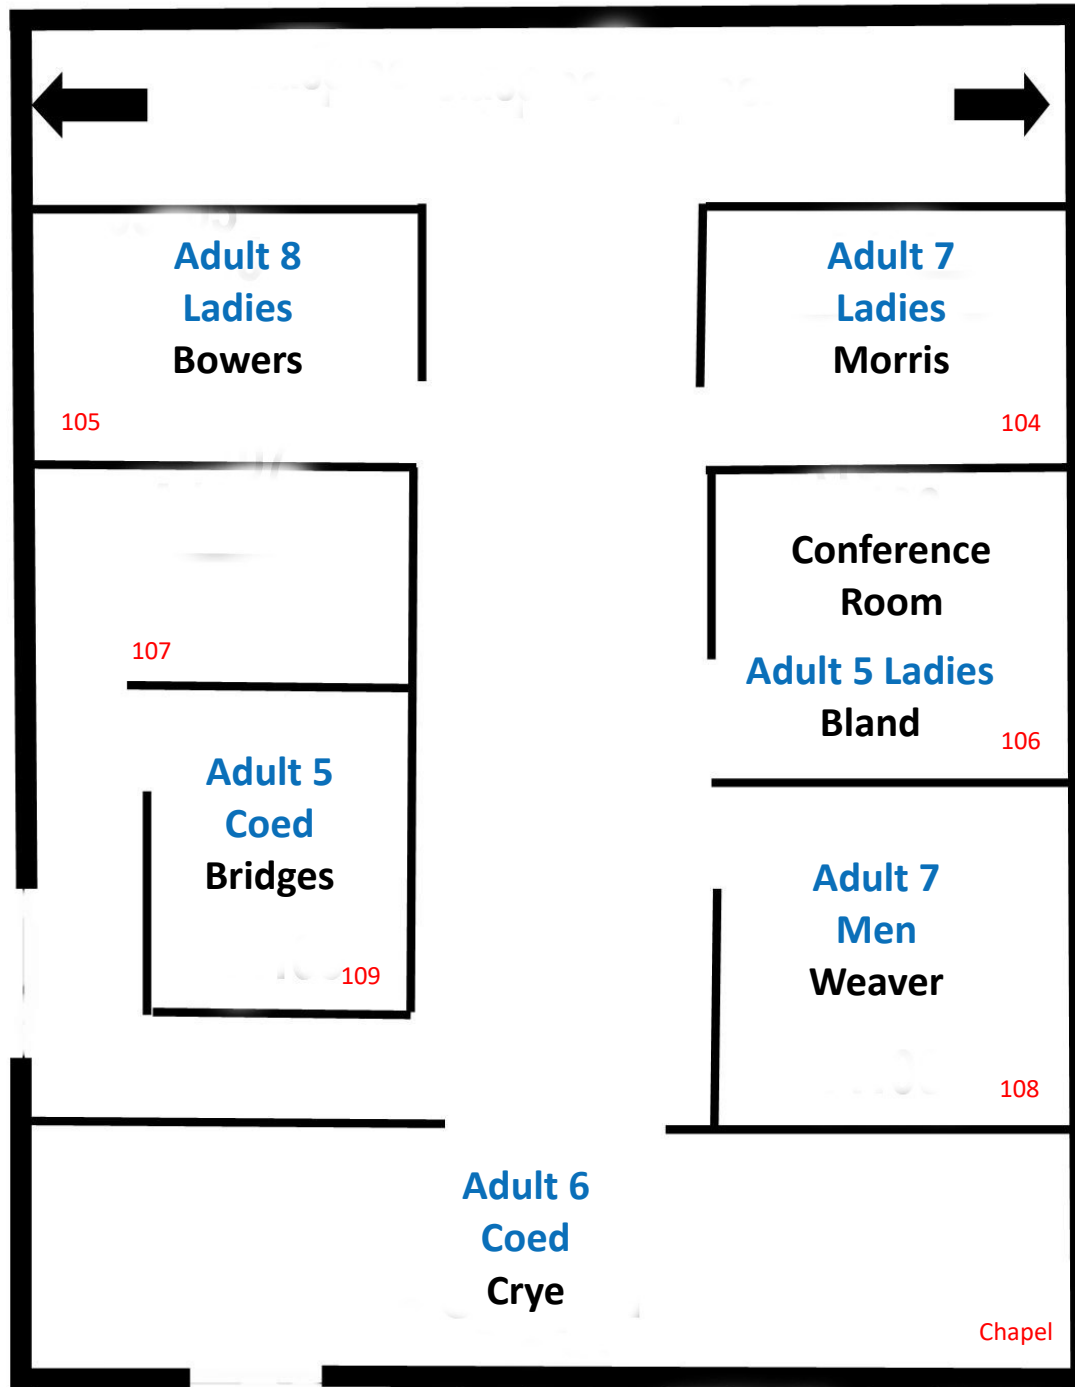

# Building A 2nd Floor

(above Church Offices)

**Building A Behind Chapel**

# Building B 1st Floor

(Fellowship Hall)

Collapsible  
Wall

# Building C Sanctuary

**Building D 1st Floor Preschool - Sunday School**

**C-107**  
**Ladies**  
**Solomon**

**C-103**  
**Coed**  
**Stooksbury**

**Building D 2nd Floor Kids - Sunday School**

# Building D 3rd Floor Students - Sunday School